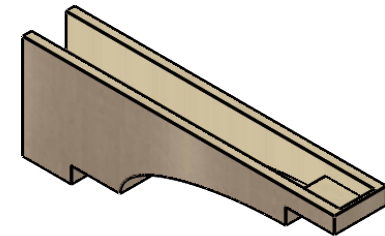

ITEM NUMBER: CORU06X36X12MEDRCPR

6"W X 36"D X 12"H SERIES 3 THIN MEDITERRANEAN ROUGH CEDAR
TIMBERTHANE FAUX WOOD CORBEL, PRIMED

SIDE PROFILE

FRONT PROFILE

ISOMETRIC

EKENA MILLWORK
2300 WEST MAIN ST.
CLARKSVILLE, TX 75426
TOLL FREE: 866-607-0453
WWW.EKENAMILLWORK.COM

NOTES

1. INSTALLATION TO BE COMPLETED IN ACCORDANCE WITH MANUFACTURER'S SPECIFICATIONS.
2. DRAWING MAY NOT BE TO SCALE
3. THIS DRAWING IS INTENDED FOR DESIGN AND PLANNING PURPOSES ONLY.
4. ALL INFORMATION CONTAINED HEREIN WAS CURRENT AT THE TIME OF DEVELOPMENT BUT MUST BE REVIEWED AND APPROVED BY THE PRODUCT MANUFACTURER TO BE CONSIDERED ACCURATE.
5. TIMBERTHANE ARCHITECTURAL PRODUCTS ARE MADE FROM HIGH DENSITY URETHANE AND COME FACTORY PRIMED