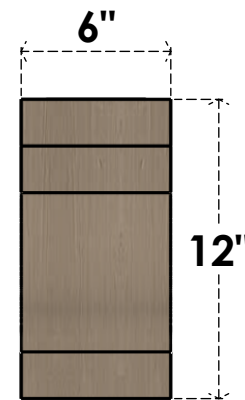

ITEM NUMBER: CORU06X36X12MEDRCPR

6"W X 36"D X 12"H SERIES 3 THIN MEDITERRANEAN ROUGH CEDAR
TIMBERTHANE FAUX WOOD CORBEL, PRIMED

SIDE PROFILE

FRONT PROFILE

ISOMETRIC

EKENA MILLWORK
2300 WEST MAIN ST.
CLARKSVILLE, TX 75426
TOLL FREE: 866-607-0453
WWW.EKENAMILLWORK.COM