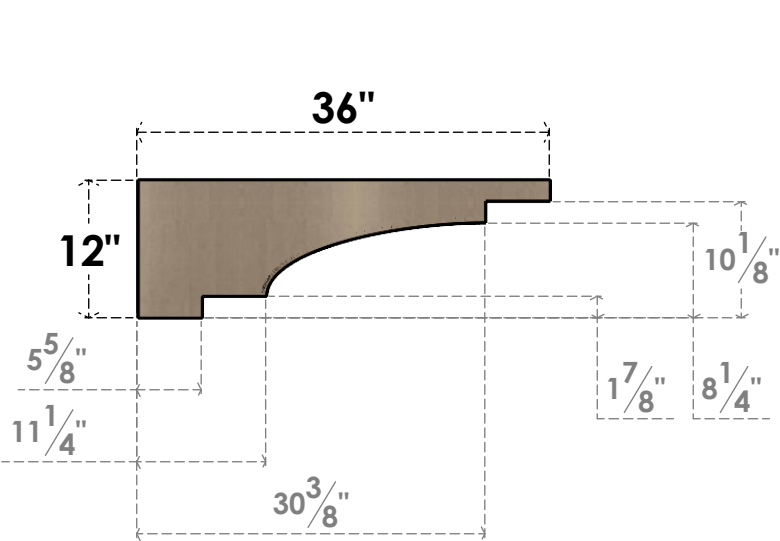

ITEM NUMBER: CORU06X36X12MEDRCPR

6"W X 36"D X 12"H SERIES 3 THIN MEDITERRANEAN ROUGH CEDAR
TIMBERTHANE FAUX WOOD CORBEL, PRIMED

SIDE PROFILE

FRONT PROFILE

ISOMETRIC

EKENA MILLWORK
2300 WEST MAIN ST.
CLARKSVILLE, TX 75426
TOLL FREE: 866-607-0453
WWW.EKENAMILLWORK.COM

NOTES

1. INSTALLATION TO BE COMPLETED IN ACCORDANCE WITH MANUFACTURER'S SPECIFICATIONS.
2. DRAWING MAY NOT BE TO SCALE
3. THIS DRAWING IS INTENDED FOR DESIGN AND PLANNING PURPOSES ONLY.
4. ALL INFORMATION CONTAINED HEREIN WAS CURRENT AT THE TIME OF DEVELOPMENT BUT MUST BE REVIEWED AND APPROVED BY THE PRODUCT MANUFACTURER TO BE CONSIDERED ACCURATE.
5. TIMBERTHANE ARCHITECTURAL PRODUCTS ARE MADE FROM HIGH DENSITY URETHANE AND COME FACTORY PRIMED